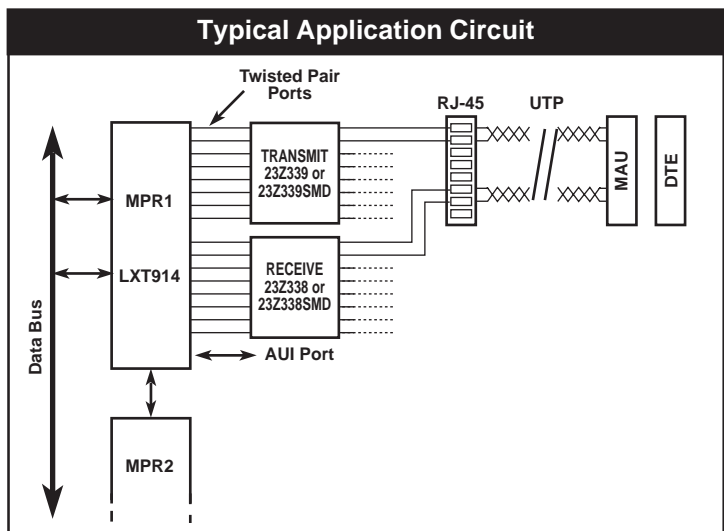

**Transmit: 23Z338
and 23Z338SMD
Receive: 23Z339 and
23Z339SMD**

Quad 10Base-T Media Isolation Transformer for Multiport Repeater

Copyright ©1996, Pulse Engineering, Inc., San Diego, CA

The components on this data sheet are Fil-Mag Legacy Parts.

Fil-Mag®
A Technitrol Company
Fil-Mag Legacy Products

Corporate
12220 World Trade Drive
San Diego, CA 92128
Tel: 619 674 8100
FAX: 619 674 8262
http://www.pulseeng.com
Quick-Facts 619 674 9672

Europe
Millpool House
Mill Lane, Godalming
Surrey GU7 1EYU
U.K.
Tel: 441 483 428 8777
FAX: 441 483 416 011

Asia
P.O. Box 26-11 KEPZ
6 Central Sixth Road
KEPZ, Kaohsiung
Taiwan, R.O.C.
Tel: 886 821 3141
FAX: 886 7 841 9707

Distributor