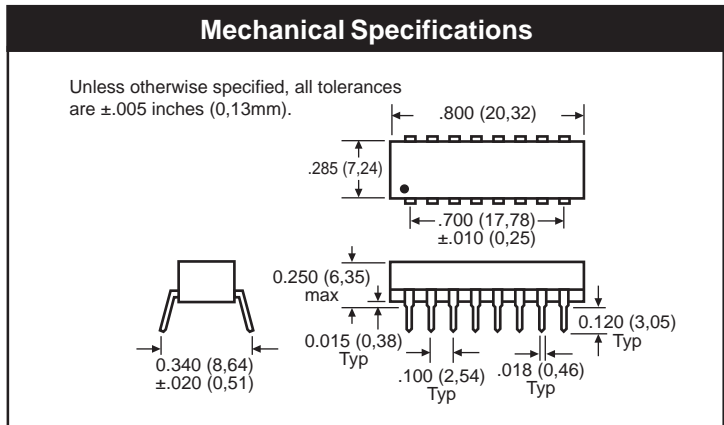

**Transmit: 23Z338
and 23Z338SMD
Receive: 23Z339 and
23Z339SMD**

Quad 10Base-T Media Isolation Transformer for Multiport Repeater

Copyright ©1996, Pulse Engineering, Inc., San Diego, CA

The components on this data sheet are Fil-Mag Legacy Parts.

Fil-Mag®
A Technitrol Company
Fil-Mag Legacy Products

Corporate
12220 World Trade Drive
San Diego, CA 92128
Tel: 619 674 8100
FAX: 619 674 8262
http://www.pulseeng.com
Quick-Facts 619 674 9672

Europe
Millpool House
Mill Lane, Godalming
Surrey GU7 1EYU
U.K.
Tel: 441 483 428 8777
FAX: 441 483 416 011

Asia
P.O. Box 26-11 KEPZ
6 Central Sixth Road
KEPZ, Kaohsiung
Taiwan, R.O.C.
Tel: 886 821 3141
FAX: 886 7 841 9707

Distributor