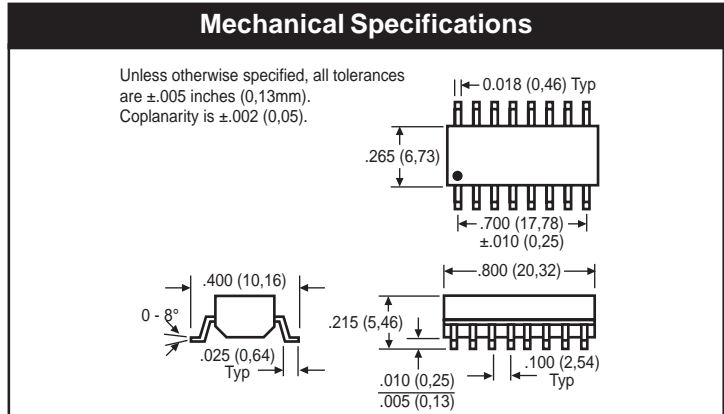

**Transmit: 23Z338
and 23Z338SMD
Receive: 23Z339 and
23Z339SMD**

Quad 10Base-T Media Isolation Transformer for Multiport Repeater

Copyright ©1996, Pulse Engineering, Inc., San Diego, CA

The components on this data sheet are Fil-Mag Legacy Parts.

Fil-Mag®
A Technitrol Company
Fil-Mag Legacy Products

Corporate
12220 World Trade Drive
San Diego, CA 92128
Tel: 619 674 8100
FAX: 619 674 8262
http://www.pulseeng.com
Quick-Facts 619 674 9672

Europe
Millpool House
Mill Lane, Godalming
Surrey GU7 1EYU
U.K.
Tel: 441 483 428 8777
FAX: 441 483 416 011

Asia
P.O. Box 26-11 KEPZ
6 Central Sixth Road
KEPZ, Kaohsiung
Taiwan, R.O.C.
Tel: 886 821 3141
FAX: 886 7 841 9707

Distributor