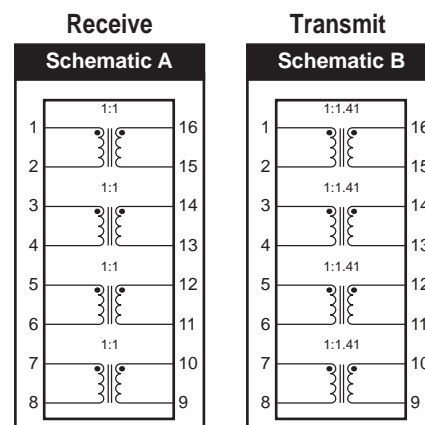

**Transmit: 23Z338
and 23Z338SMD
Receive: 23Z339 and
23Z339SMD**

Quad 10Base-T Media Isolation Transformer for Multiport Repeater

Key Features

- All Fil-Mag® components are manufactured in ISO 9001 certified facilities to meet the highest international standards
- Designed for use with Level One's LXT914
- Designed to meet IEEE 802.3 1990 10Base-T specifications
- High isolation voltage
- 2000 Vrms meets IEEE 802.3 safety requirements for LANS
- Quad transmit or quad receive in one package

Surface Mount

- Proven in all surface mount soldering processes
- Pick and place compatible
- Available in tubes; tape and reel optional

Through-Hole

- Low profile, 16-pin DIP package
- Auto-insertable

Electrical Specifications at 25°C

Part No	Turns Ratio ±2%	L _p μH ±20%	L _L μH ±25%	C _c pF	DCR Ohms max	DWV Vrms min	Schem
23Z338	1:1	200	0.30	12.0	0.3	2000	A
23Z338SMD	1:1	200	0.30	12.0	0.3	2000	A
23Z339	1:1.41	200	0.30	15.0	0.6	2000	B
23Z339SMD	1:1.41	200	0.30	15.0	0.6	2000	B