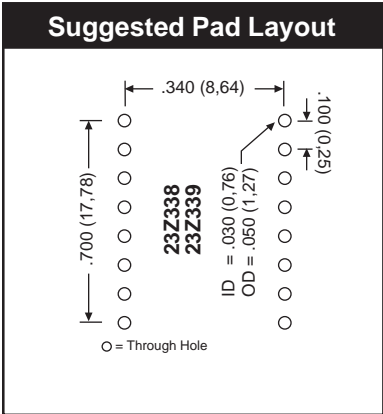

**Transmit: 23Z338
and 23Z338SMD
Receive: 23Z339 and
23Z339SMD**

Quad 10Base-T Media Isolation Transformer for Multiport Repeater

Copyright ©1996, Pulse Engineering, Inc., San Diego, CA

The components on this data sheet are Fil-Mag Legacy Parts.

Fil-Mag®
A Technitrol Company
Fil-Mag Legacy Products

Corporate
12220 World Trade Drive
San Diego, CA 92128
Tel: 619 674 8100
FAX: 619 674 8262
http://www.pulseeng.com
Quick-Facts 619 674 9672

Europe
Millpool House
Mill Lane, Godalming
Surrey GU7 1EYU
U.K.
Tel: 441 483 428 8777
FAX: 441 483 416 011

Asia
P.O. Box 26-11 KEPZ
6 Central Sixth Road
KEPZ, Kaohsiung
Taiwan, R.O.C.
Tel: 886 821 3141
FAX: 886 7 841 9707

Distributor