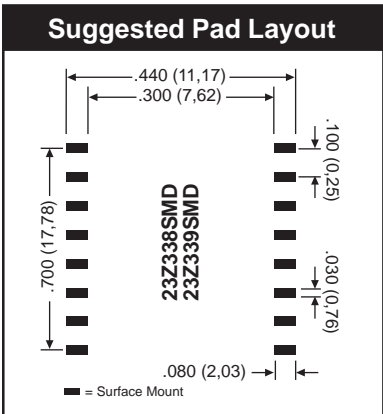

**Transmit: 23Z338
and 23Z338SMD
Receive: 23Z339 and
23Z339SMD**

Quad 10Base-T Media Isolation Transformer for Multiport Repeater

Copyright ©1996, Pulse Engineering, Inc., San Diego, CA

The components on this data sheet are Fil-Mag Legacy Parts.

Fil-Mag®
A Technitrol Company
Fil-Mag Legacy Products

Corporate
12220 World Trade Drive
San Diego, CA 92128
Tel: 619 674 8100
FAX: 619 674 8262
http://www.pulseeng.com
Quick-Facts 619 674 9672

Europe
Millpool House
Mill Lane, Godalming
Surrey GU7 1EYU
U.K.
Tel: 441 483 428 8777
FAX: 441 483 416 011

Asia
P.O. Box 26-11 KEPZ
6 Central Sixth Road
KEPZ, Kaohsiung
Taiwan, R.O.C.
Tel: 886 821 3141
FAX: 886 7 841 9707

Distributor