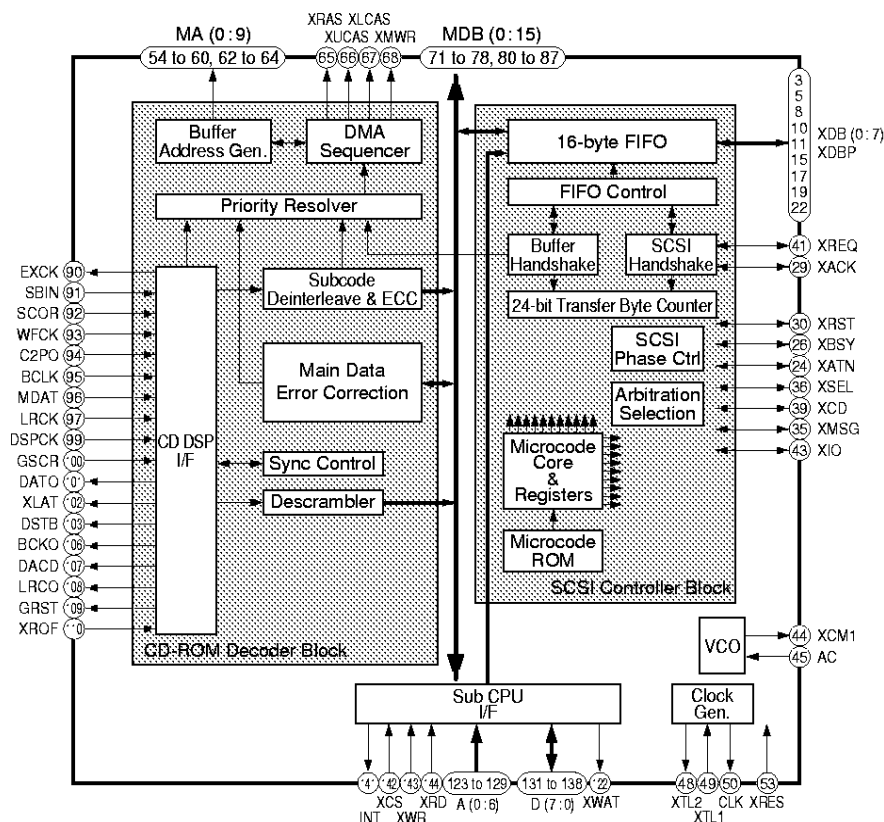

Ultra SCSI CD-ROM Decoder

CXD1818R

Description

The CXD1818R is a 32x speed CD-ROM decoder with Ultra SCSI controller.

Features

- 32x speed CD-ROM decoder
- Supports Ultra SCSI (transfer rate: 20 MB/s)
- ESP

Applications

CD-ROM drives (SCSI type)

Recommended Operating Conditions

- Supply voltage VDD 5 ± 0.5 V
- Operating temperature Topr -20 to +75 °C

Block Diagram

(144-pin LQFP)

CXD1818R Application Example