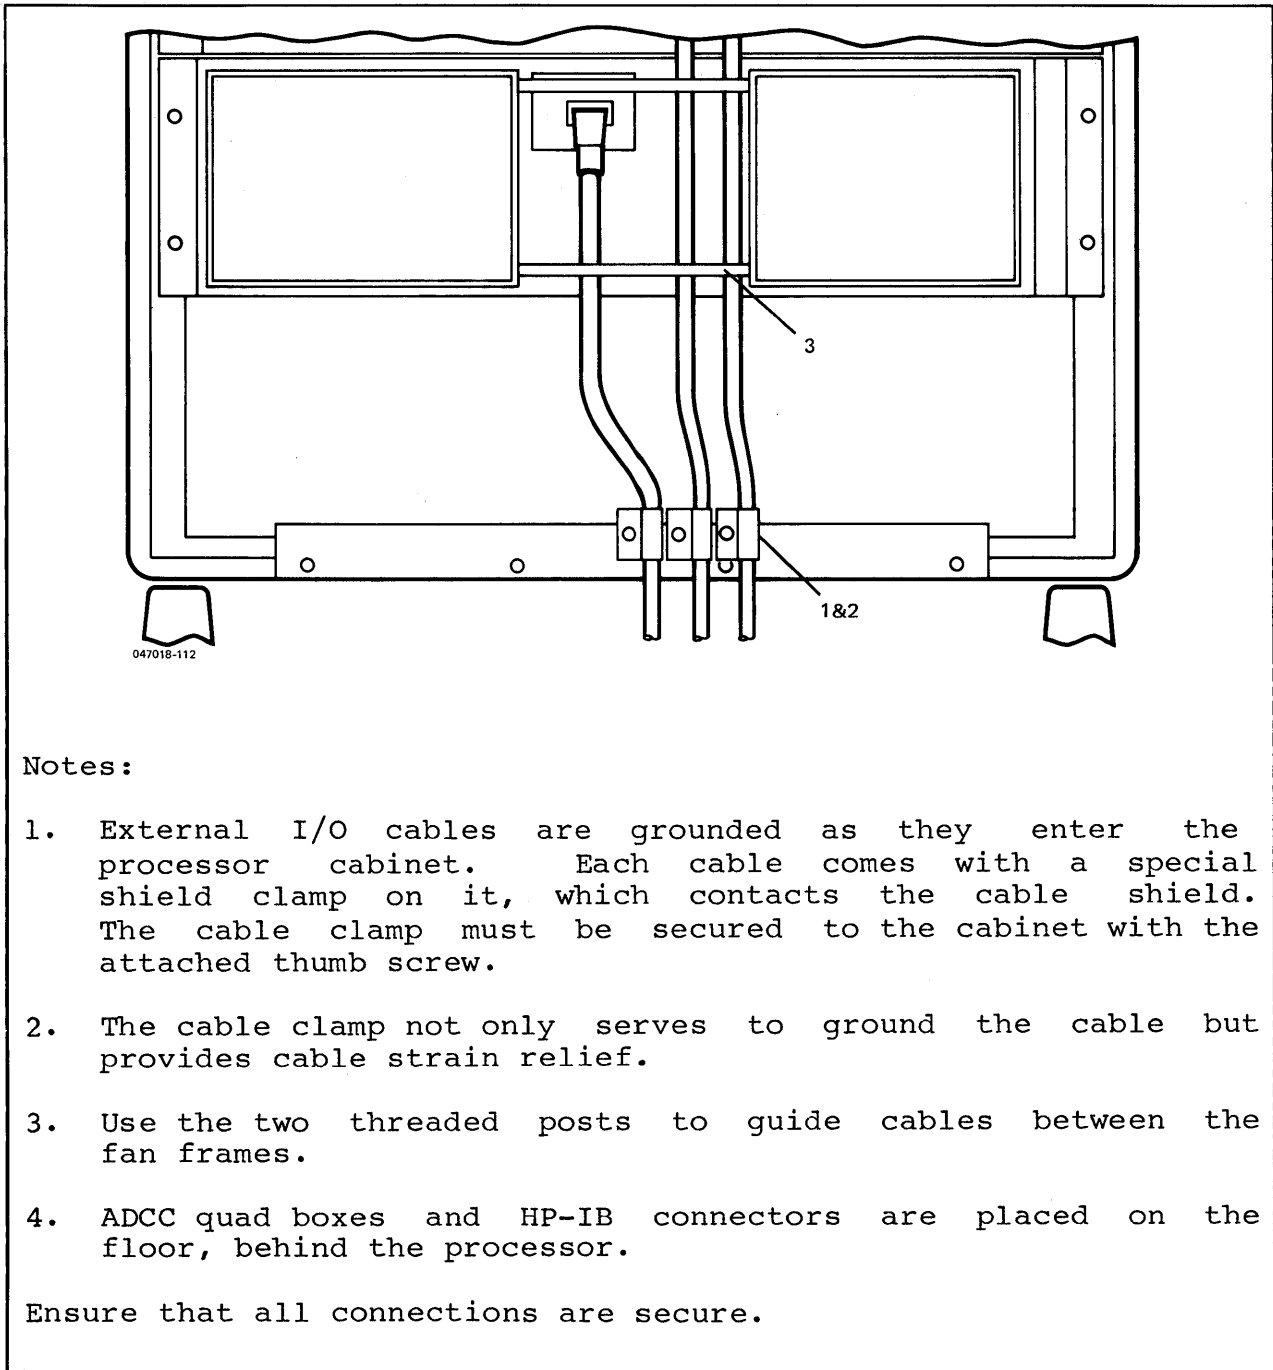

SWITCHBOX

QUAD BOX

147003-01

Figure 4. Series 30 Cable Routing Area

Notes:

1. External I/O cables are grounded as they enter the processor cabinet. Each cable comes with a special shield clamp on it, which contacts the cable shield. The cable clamp must be secured to the cabinet with the attached thumb screw.
2. The cable clamp not only serves to ground the cable but provides cable strain relief.
3. Use the two threaded posts to guide cables between the fan frames.
4. ADCC quad boxes and HP-IB connectors are placed on the floor, behind the processor.