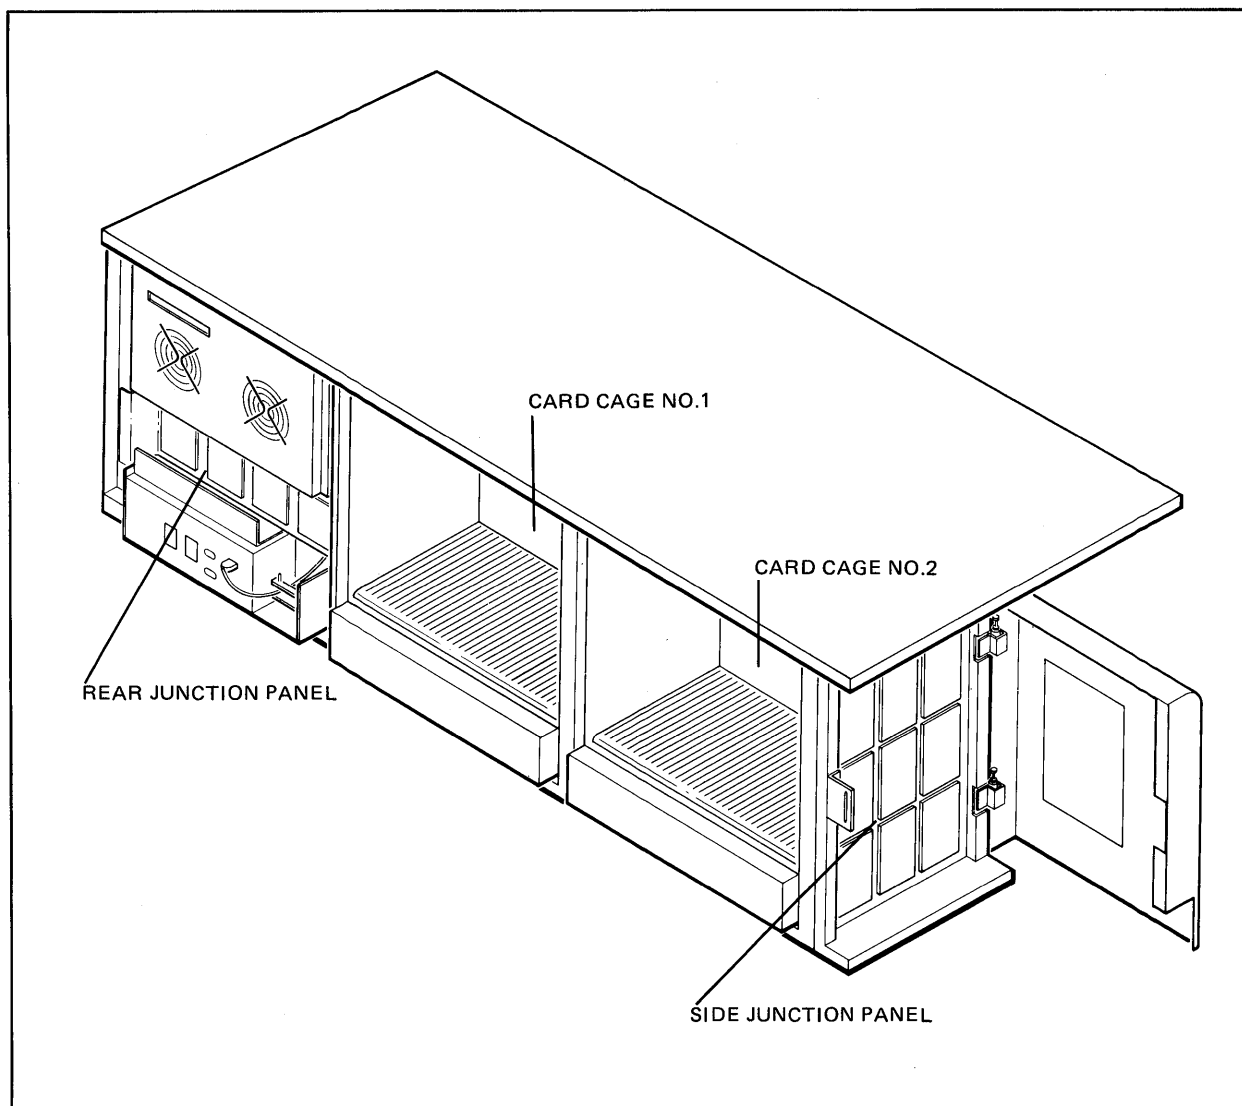

Figure 6. Series 33 Terminal Panel

Figure 7. Series 44 Mainframe (Rear View)