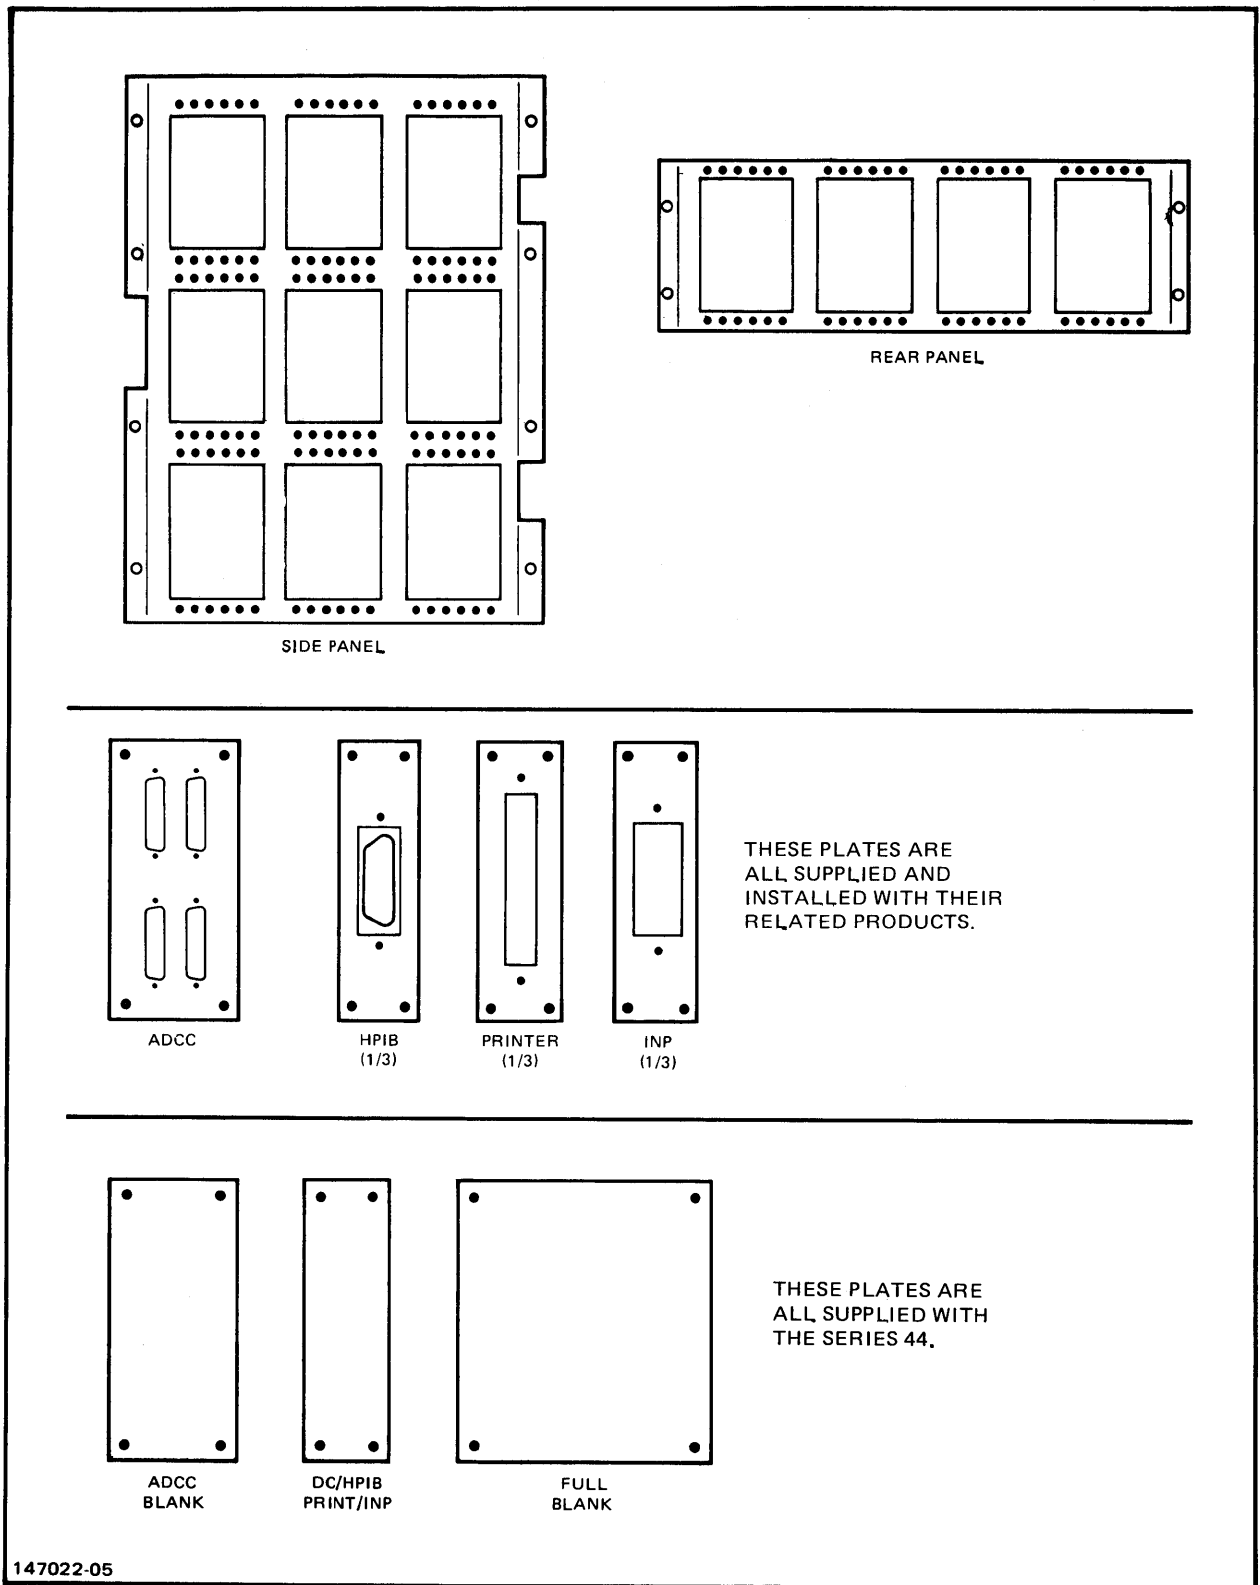

Figure 10. Series 44 Slot Locations (Dual Card Cage Configuration)

147022-05

Figure 11. Series 44 Side and Rear Junction Panels

TYPE CMP/ ADCC	TYPE —	TYPE ADCC (EXT)	TYPE ADCC (MAIN)	TYPE —	TYPE ADCC (EXT)	TYPE INP	TYPE INP	TYPE INP	TYPE GIC	TYPE GIC	TYPE GIC
SLOT	SLOT	SLOT	SLOT	SLOT	SLOT	SLOT	SLOT	SLOT	SLOT	SLOT	SLOT
14	—	15	—	—	—	—	—	—	—	—	16
CHNL	CHNL	CHNL	CHNL	CHNL	CHNL	CHNL	CHNL	CHNL	CHNL	CHNL	CHNL
1	—	1	7	—	7	11/12	11/12	11/12	9	10	11
DEV RANGE	DEV RANGE	DEV RANGE	DEV RANGE	DEV RANGE	DEV RANGE	DEV RANGE	DEV RANGE	DEV RANGE	DEV RANGE	DEV RANGE	DEV RANGE
0	—	4	0	—	4	—	—	—	0	0	0
3	—	7	3	—	7				7	7	7

047022-07

Figure 12. Series 44 Rear Junction Panel Identification Chart

TYPE PTR	TYPE PTR	TYPE PTR	TYPE PTR	TYPE GIC	TYPE INP/GIC	TYPE INP	TYPE INP	TYPE INP	TYPE ADCC (MAIN)	TYPE —	TYPE ADCC (EXT)	TYPE ADCC (MAIN)	TYPE —	TYPE ADCC (EXT)	TYPE ADCC (MAIN)	TYPE —	TYPE ADCC (EXT)
SLOT	SLOT	SLOT	SLOT	SLOT	SLOT	SLOT	SLOT	SLOT	SLOT	SLOT	SLOT	SLOT	SLOT	SLOT	SLOT	SLOT	SLOT
CHNL	CHNL	CHNL	CHNL	CHNL	CHNL	CHNL	CHNL	CHNL	CHNL	CHNL	CHNL	CHNL	CHNL	CHNL	CHNL	CHNL	CHNL
11/12	11/12	11/12	11/12	11/12	12/13	11/12	12	12	12	12	12	4	—	4	6	—	6
DEV RANGE	DEV RANGE	DEV RANGE	DEV RANGE	DEV RANGE	DEV RANGE	DEV RANGE	DEV RANGE	DEV RANGE	DEV RANGE	DEV RANGE	DEV RANGE	DEV RANGE	DEV RANGE	DEV RANGE	DEV RANGE	DEV RANGE	DEV RANGE
				0					0	—	4	0	—	4	—	—	4
				7					3	—	7	3	—	7	3	—	7

TYPE ADCC (MAIN)	TYPE —	TYPE ADCC (EXT)	TYPE ADCC (MAIN)	TYPE —	TYPE ADCC (EXT)	TYPE ADCC (MAIN)	TYPE —	TYPE ADCC (EXT)
SLOT	SLOT	SLOT	SLOT	SLOT	SLOT	SLOT	SLOT	SLOT
CHNL	CHNL	CHNL	CHNL	CHNL	CHNL	CHNL	CHNL	CHNL
2	—	2	3	—	3	5	—	5
DEV RANGE	DEV RANGE	DEV RANGE	DEV RANGE	DEV RANGE	DEV RANGE	DEV RANGE	DEV RANGE	DEV RANGE
0	—	4	0	—	4	0	—	4
3	—	7	3	—	7	3	—	7

TYPE ADCC (MAIN)	TYPE —	TYPE ADCC (EXT)	TYPE ADCC (MAIN)	TYPE —	TYPE ADCC (EXT)
SLOT	SLOT	SLOT	SLOT	SLOT	SLOT
CHNL	CHNL	CHNL	CHNL	CHNL	CHNL
5	—	5	6	—	6
DEV RANGE	DEV RANGE	DEV RANGE	DEV RANGE	DEV RANGE	DEV RANGE
0	—	4	—	—	4
3	—	7	3	—	7

147022-06

Figure 13. Series 44 Side Junction Panel Identification Chart