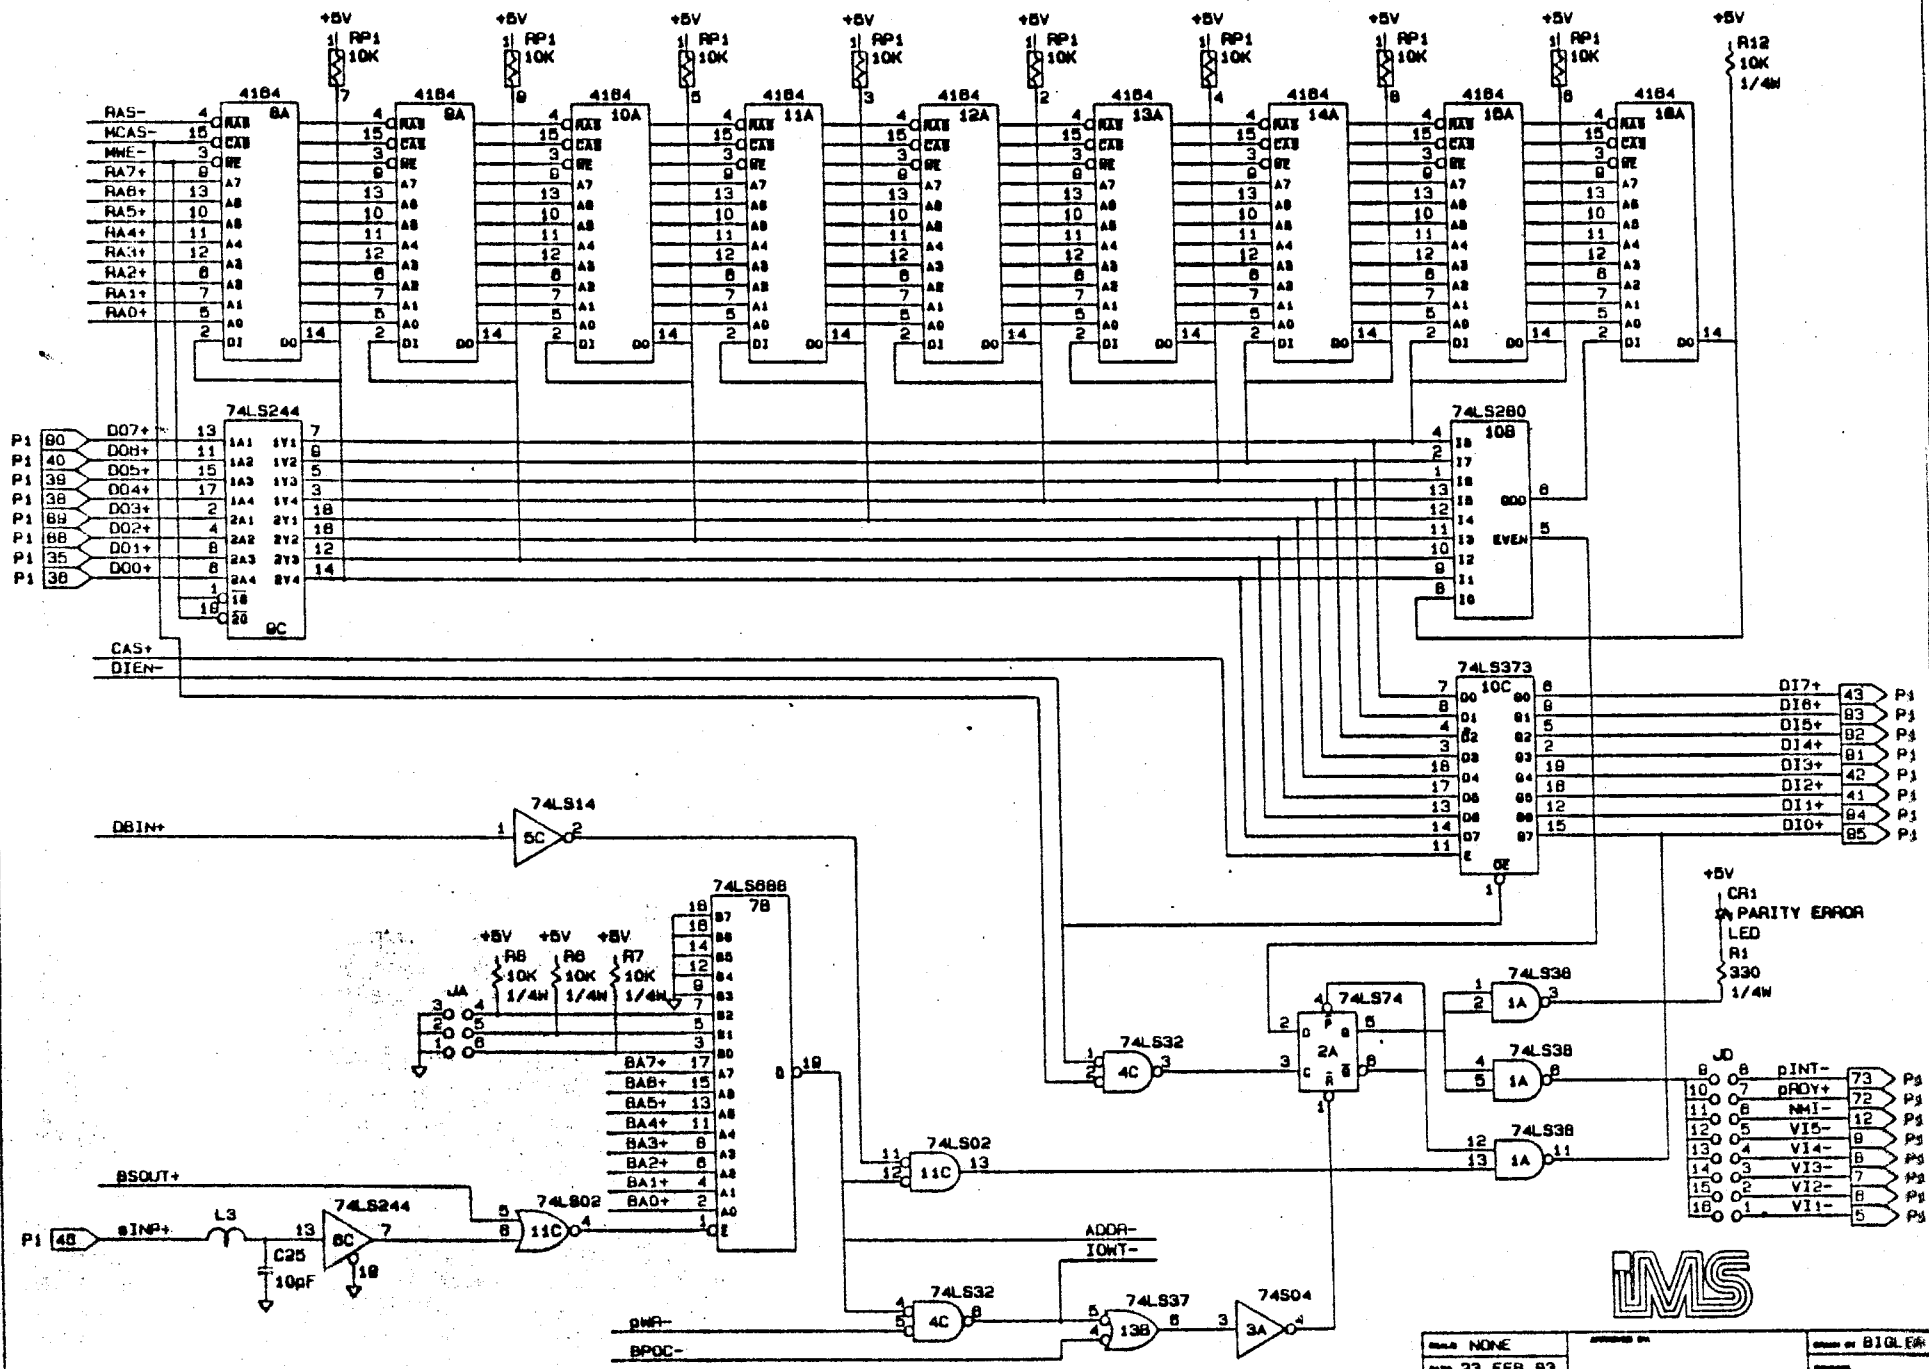

SCALE NONE	APPROVED BY	DESIGNED BY BIGLER
DATE 23 FEB 83		REVISED
64K RAM		
L01021		1 OF 5

ORIGIN: NONE	APPROVED BY:	DESIGN BY: BIGLER
DATE: 23 FEB 83		REVISED:
64K RAM		
1 01021		
		PAGE 2 OF 5

IMS

BUILD NONE	APPROVED BY	DRAWN BY BIGLER
DATE 23 FEB 83		REVISION
64K RAM		
101021		3 OF 5

SCALE NONE	APPROVED BY	DESIGN BY BIGLER
DATE 23 FEB 83		
64K RAM		
L01021		4 OF 5

MODEL NONE	REVISED BY	DATE OF B1GL EPR
DATE 23 FEB 83		
64K RAM		
L01021		DRAWN BY 5 OF 5