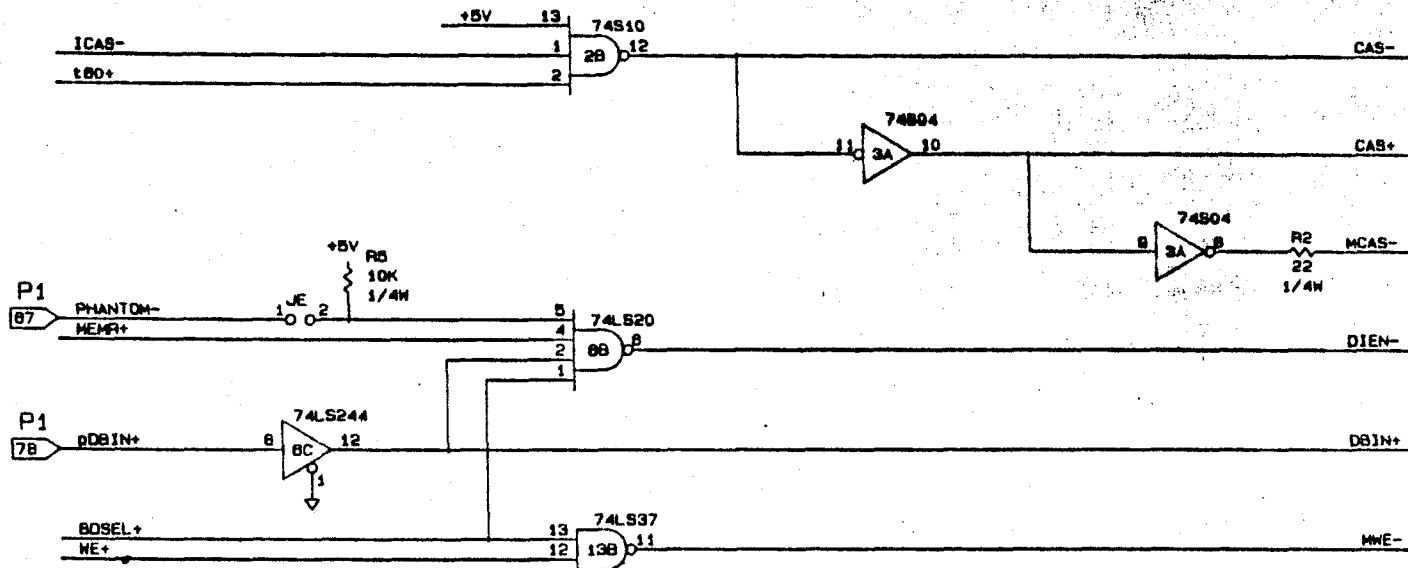

SCALE NONE	APPROVED BY	DESIGNED BY BIGLER
DATE 23 FEB 83		REVISED
64K RAM		
L01021		1 OF 5

ORIGIN: NONE	APPROVED BY:	DESIGN BY: BIGLER
DATE: 23 FEB 83		REVISED:
64K RAM		
1 01021		
		PAGE 2 OF 5

IMS

BUILD NONE	APPROVED BY	DRAWN BY BIGLER
DATE 23 FEB 83		REVISION
64K RAM		
101021		3 OF 5

SCALE NONE	APPROVED BY	DESIGN BY BIGLER
DATE 23 FEB 83		
64K RAM		
L01021		4 OF 5

MODEL NONE	REVISED BY	DATE OF B1GL EPR
DATE 23 FEB 83		
64K RAM		
L01021		DRAWN BY 5 OF 5