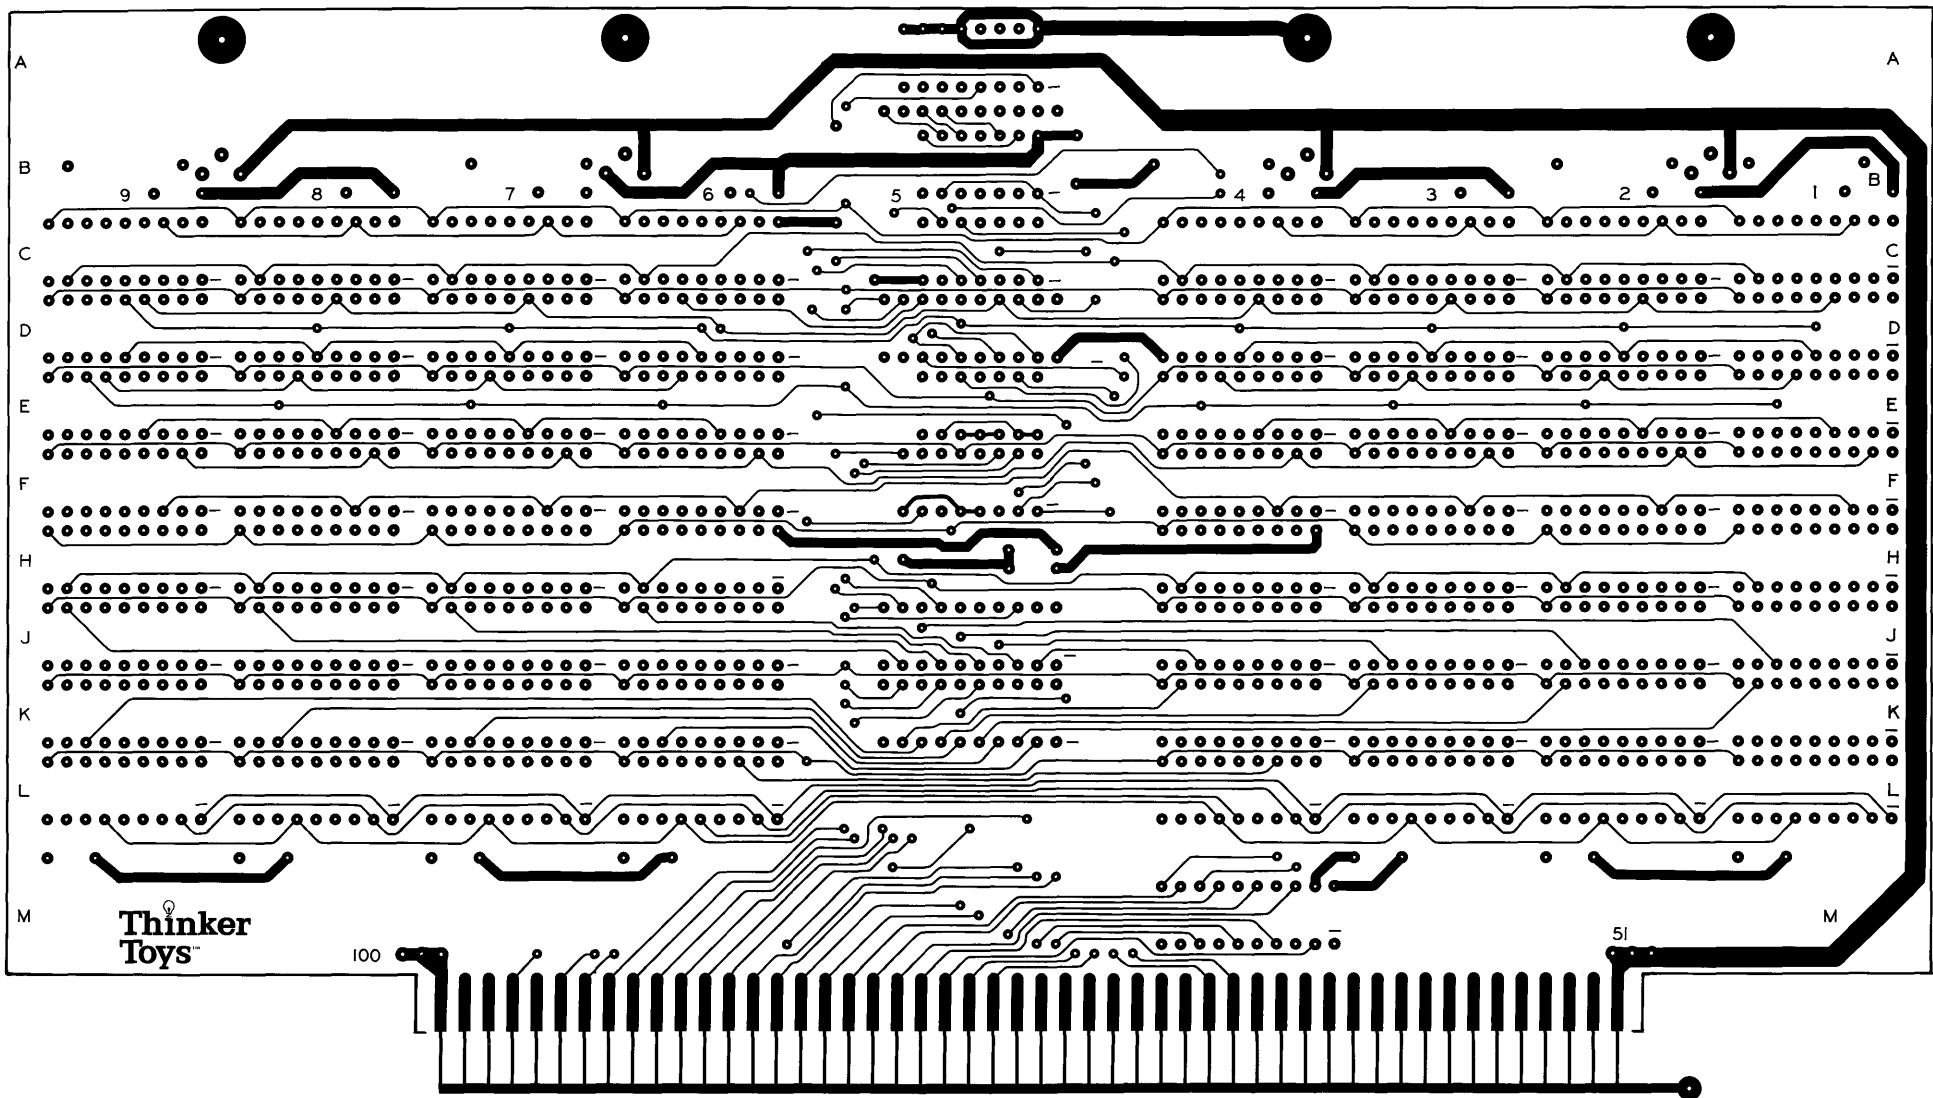

M Thinker Toys © 1978
1

SUPERRAM 32K

32K STATIC RAM M

MORROW
32K STATIC RAM
COMPONENT SILKSCREEN
P.C. DESIGN BY M & M DESIGNS

Thinker
Toys™

© 1978

MORROW
32K STATIC RAM
COMPONENT SIDE

Thinker
Toys™

MORROW
32K STATIC R