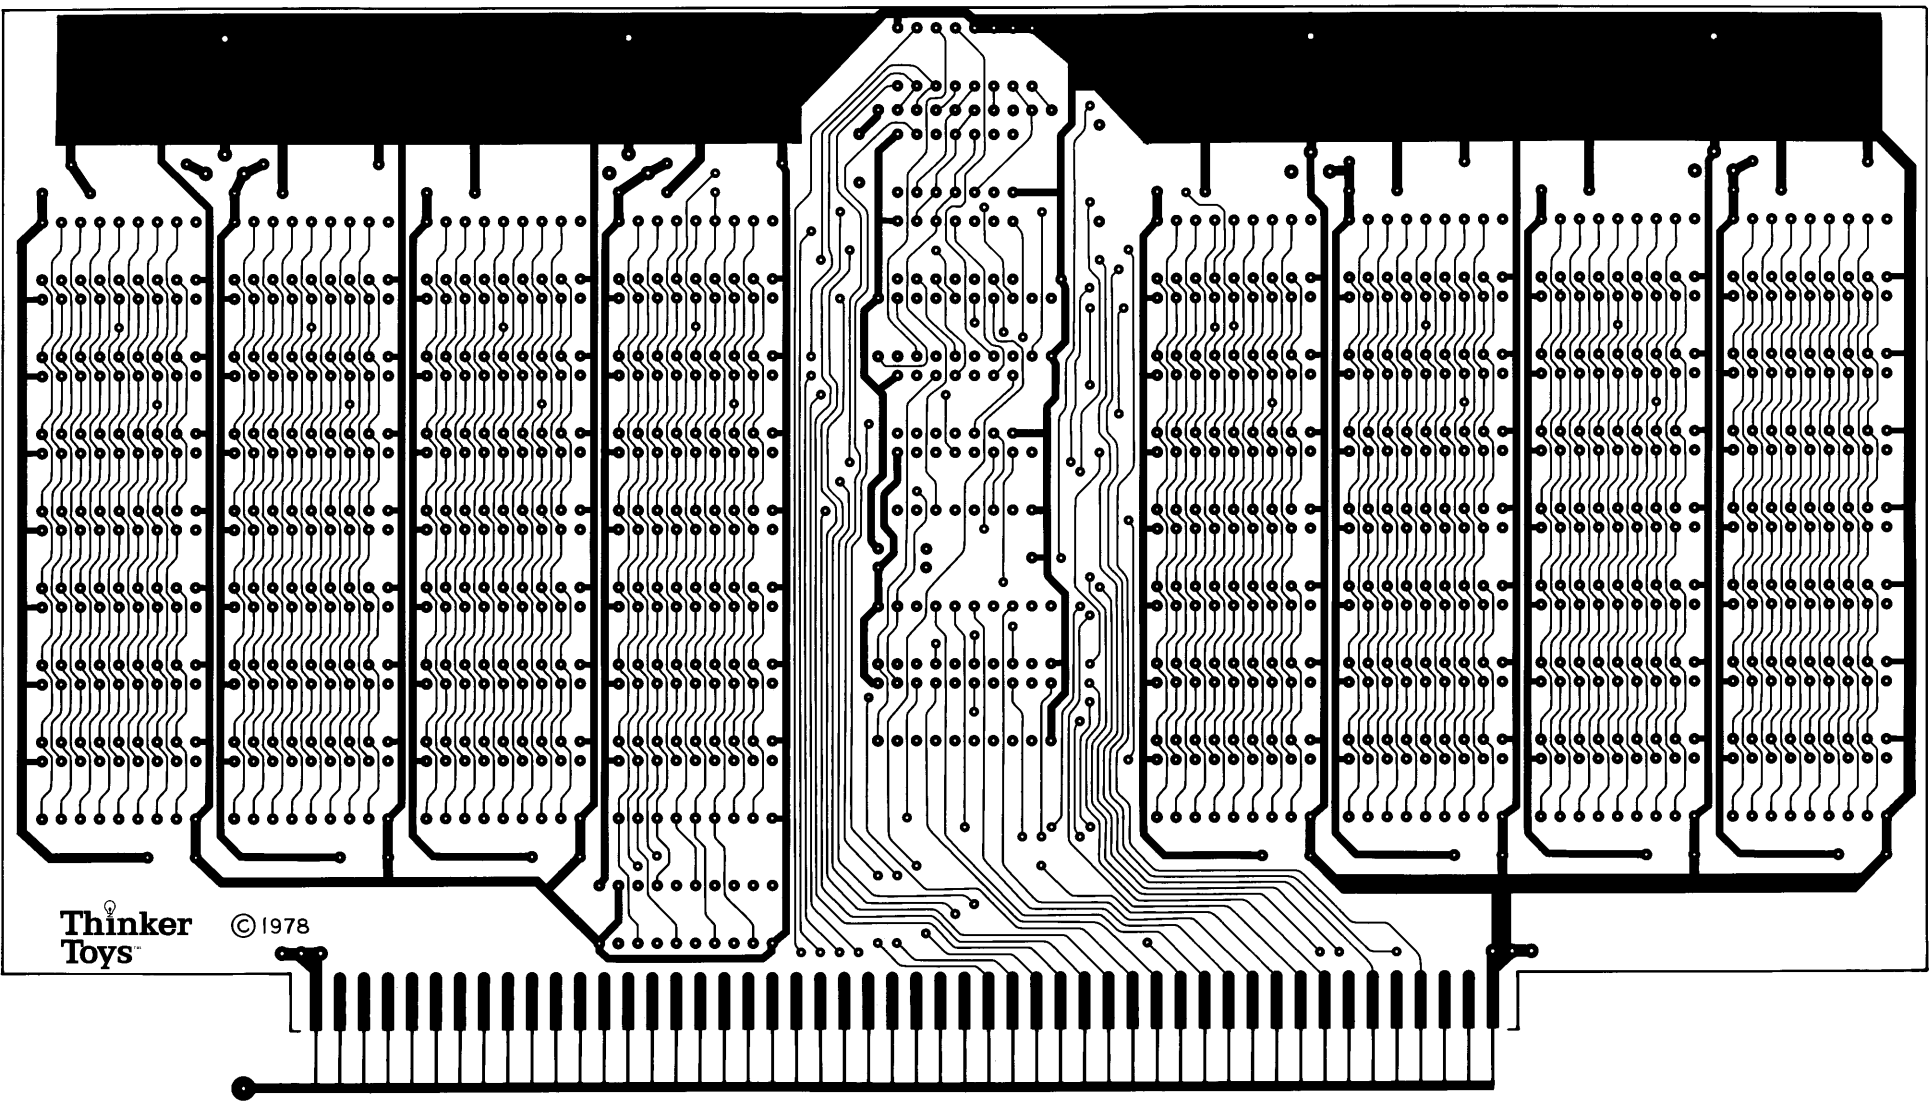

M Thinker Toys © 1978
1

SUPERRAM 32K

32K STATIC RAM M

MORROW
32K STATIC RAM
COMPONENT SILKSCREEN
P.C. DESIGN BY M & M DESIGNS

Thinker
Toys™

© 1978

MORROW
32K STATIC RAM
COMPONENT SIDE

Thinker
Toys™

MORROW
32K STATIC R