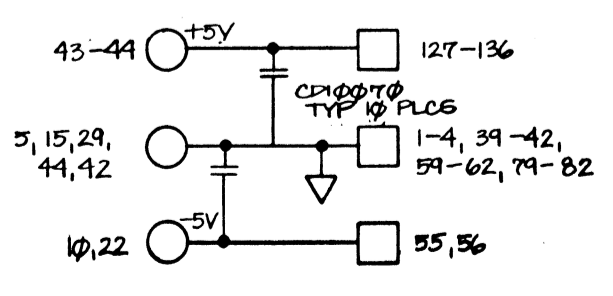

- NOTES:
- ① = "PIGGY-BACK" CARD PIN NO.
 - ADDRESS = 1φ3
SCANNER = 1φ3

| | | | | |
|--------------------------|-------------------------------------|-------|--------------------------|----------|
| Lφ1φ86.φ | | 0 | RELEASED LATEST REVISION | 8/22/74 |
| The Alpha System BCC-500 | | 8 | REVISIONS | |
| DESIGNED BY | R. BOSSONNETTE | DATE | 8/22/74 | REVISION |
| DRAWN BY | M. HARRIS/111 | DATE | | |
| CHECKED BY | | DATE | | |
| PROJECT | CHIO-HP "PIGGY BACK" INTERFACE CARD | SCALE | | |
| PROJECT | CHIO MFLXR 1.5 | SCALE | | |
| PROJECT | Lφ1φ36.φ | SCALE | | |