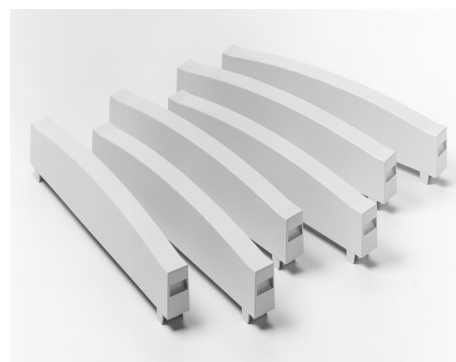

J1514A - HP Filler Panels, pack of 6, quartz

J4387A - HP Filler Panels, pack of 6, graphite

Technical Data

Aesthetically cover unused rack space with easy snap on filler panels

The J1514A/J4387A filler panel set is used with the HP Rack System/E.

Features

- Easily installed/removed- snap on and off
- No hardware required
- Quantity 6 filler panels
- No tools required for installation or removal

Specifications

- **EIA Units:** 1 EIA unit each
- **Material:** PC-ABS injection molded plastic
- **Color:** J1514A- Quartz gray
  J4387A- Graphite

What you get in the box

- 6 Filler panels
- Installation instructions

Installation

Position filler panels into slots on columns and snap on.

Tools required for installation:

- None

Warranty

- Three year replacement

Related products

J1524A: Filler panel, 100 qty., quartz

J4388A: Filler panel, 100 qty., graphite

Product Number J1514A