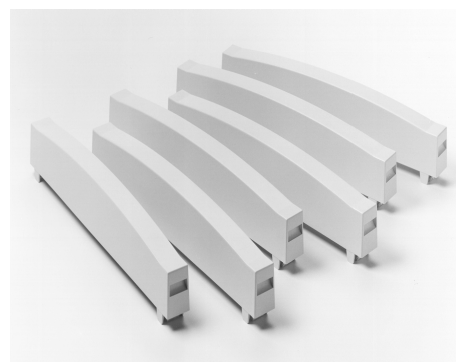

J1524A - HP Filler Panels, pack of 100, quartz

J4388A - HP Filler Panels, pack of 100, graphite

Technical Data

Aesthetically cover unused rack space with easy snap on filler panels

The J1524A/J4388A filler panel set is used with the HP Rack System/E.

Features

- Easily installed/removed- snap on and off
- No hardware required
- Quantity 100 filler panels
- No tools required for installation or removal

Specifications

- **EIA Units:** 1 EIA unit each
- **Material:** PC-ABS injection molded plastic
- **Color:** J1524A- Quartz gray
  J4388A- Graphite

What you get in the box

- 100 Filler panels
- Installation instructions

Installation

Position filler panels into slots on columns and snap on.

Tools required for installation:

- None

Warranty

- Three year replacement

Related products

J1514A: Filler panel, 6 qty. quartz

J4387A: Filler panel, 6 qty., graphite

Product Number J1524A